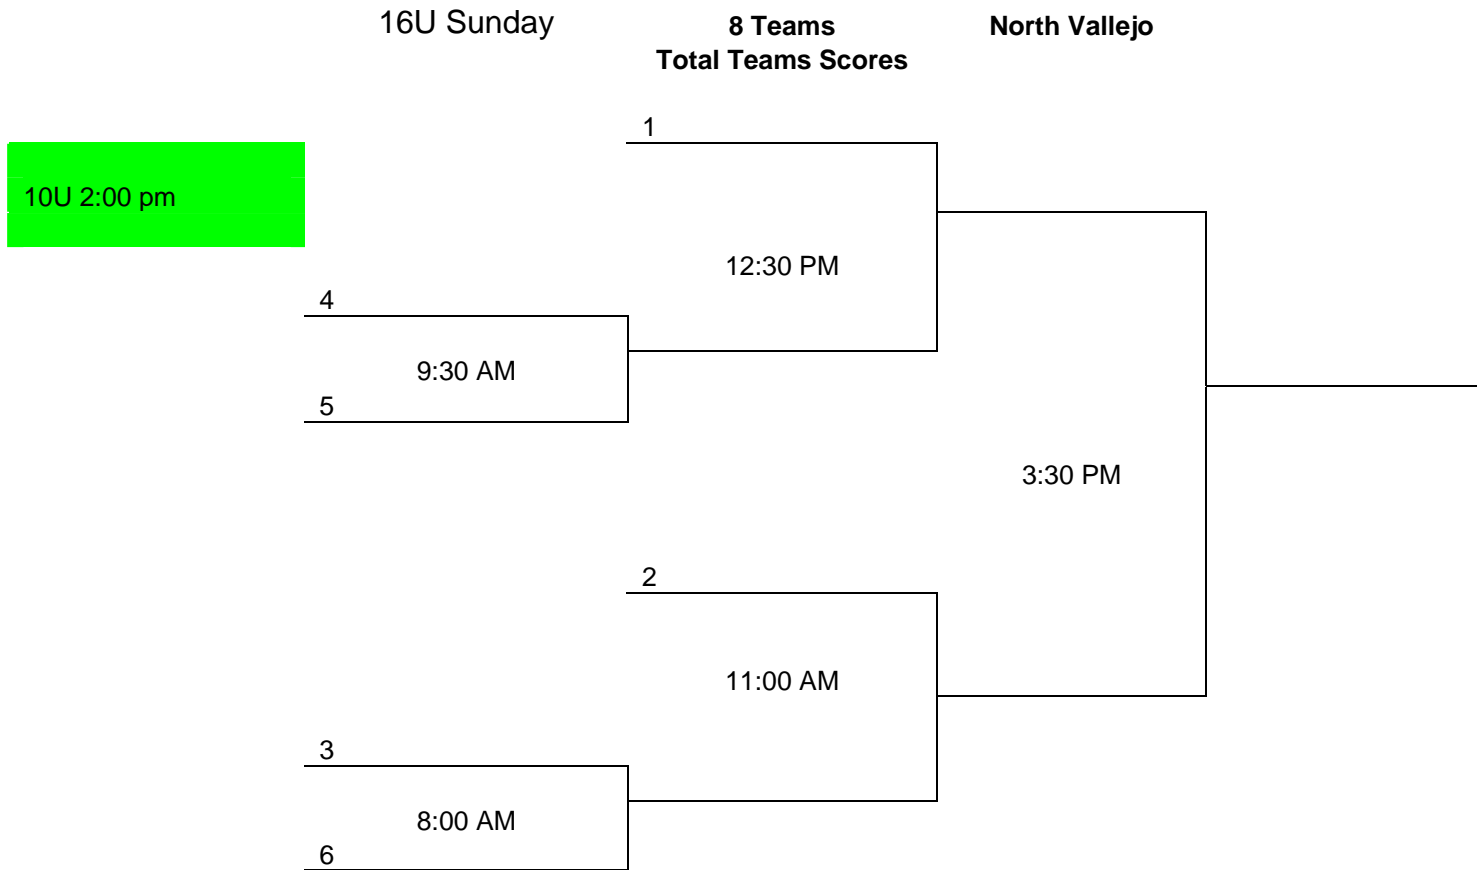

16U 6 Team Schedule
12th annual Joshua Richardson Memorial Tournament
Presented by Vallejo PAL Hurricanes

Highest Seed team is in Third Base dugout unless a team is there from previous game.